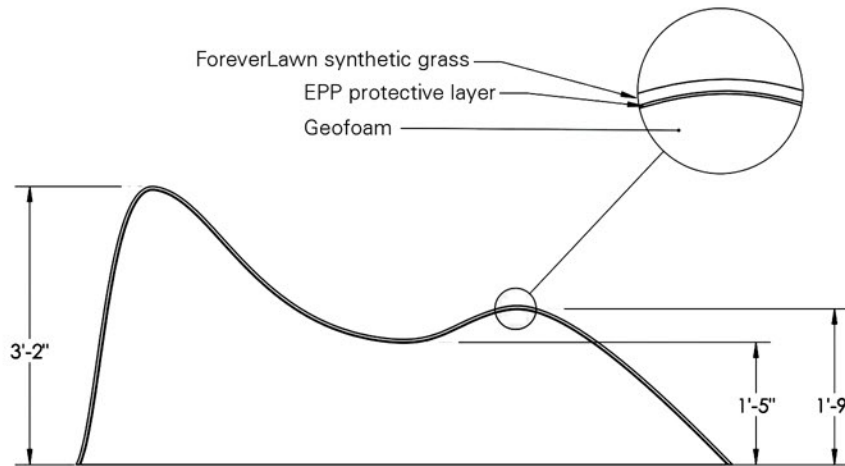

# Playground Grass PlayMound

Recliner PlayMound

Playground Grass™ by  
ForeverLawn®

Covering: Turf  
Material: Polystyrene  
Units: Feet and inches

866.992.7876 • foreverlawn.com  
8007 Beeson St., Louisville, Ohio 44641

|             |      |       |
|-------------|------|-------|
| Detail      | A    | 06/19 |
| Scale       | 1:4  |       |
| Drawing No. | PM09 |       |