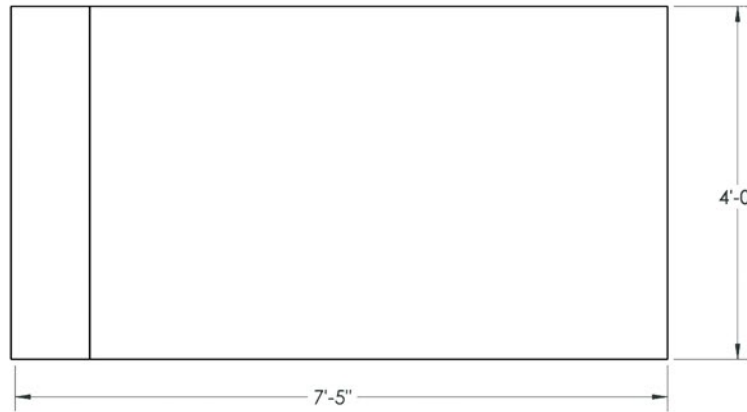

# Playground Grass PlayMound

Recliner PlayMound

Playground Grass™ by  
ForeverLawn®

Covering: Turf  
Material: Polystyrene  
Units: Feet and inches

866.992.7876 • foreverlawn.com  
8007 Beeson St., Louisville, Ohio 44641

|             |      |       |
|-------------|------|-------|
| Detail      | A    | 06/19 |
| Scale       | 1:4  |       |
| Drawing No. | PM09 |       |