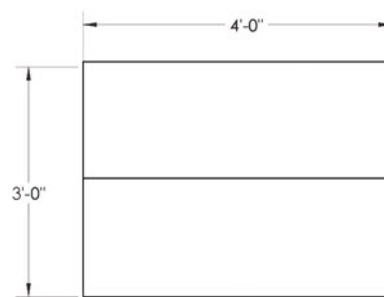

## Playground Grass™ by ForeverLawn®

Longer benches can be made

Covering: Turf  
Material: Polystyrene  
Units: Feet and inches

866.992.7876 • foreverlawn.com  
8007 Beeson St., Louisville, Ohio 44641

Detail	A	06/19
Scale	1:1.5	
Drawing No.	PM07	