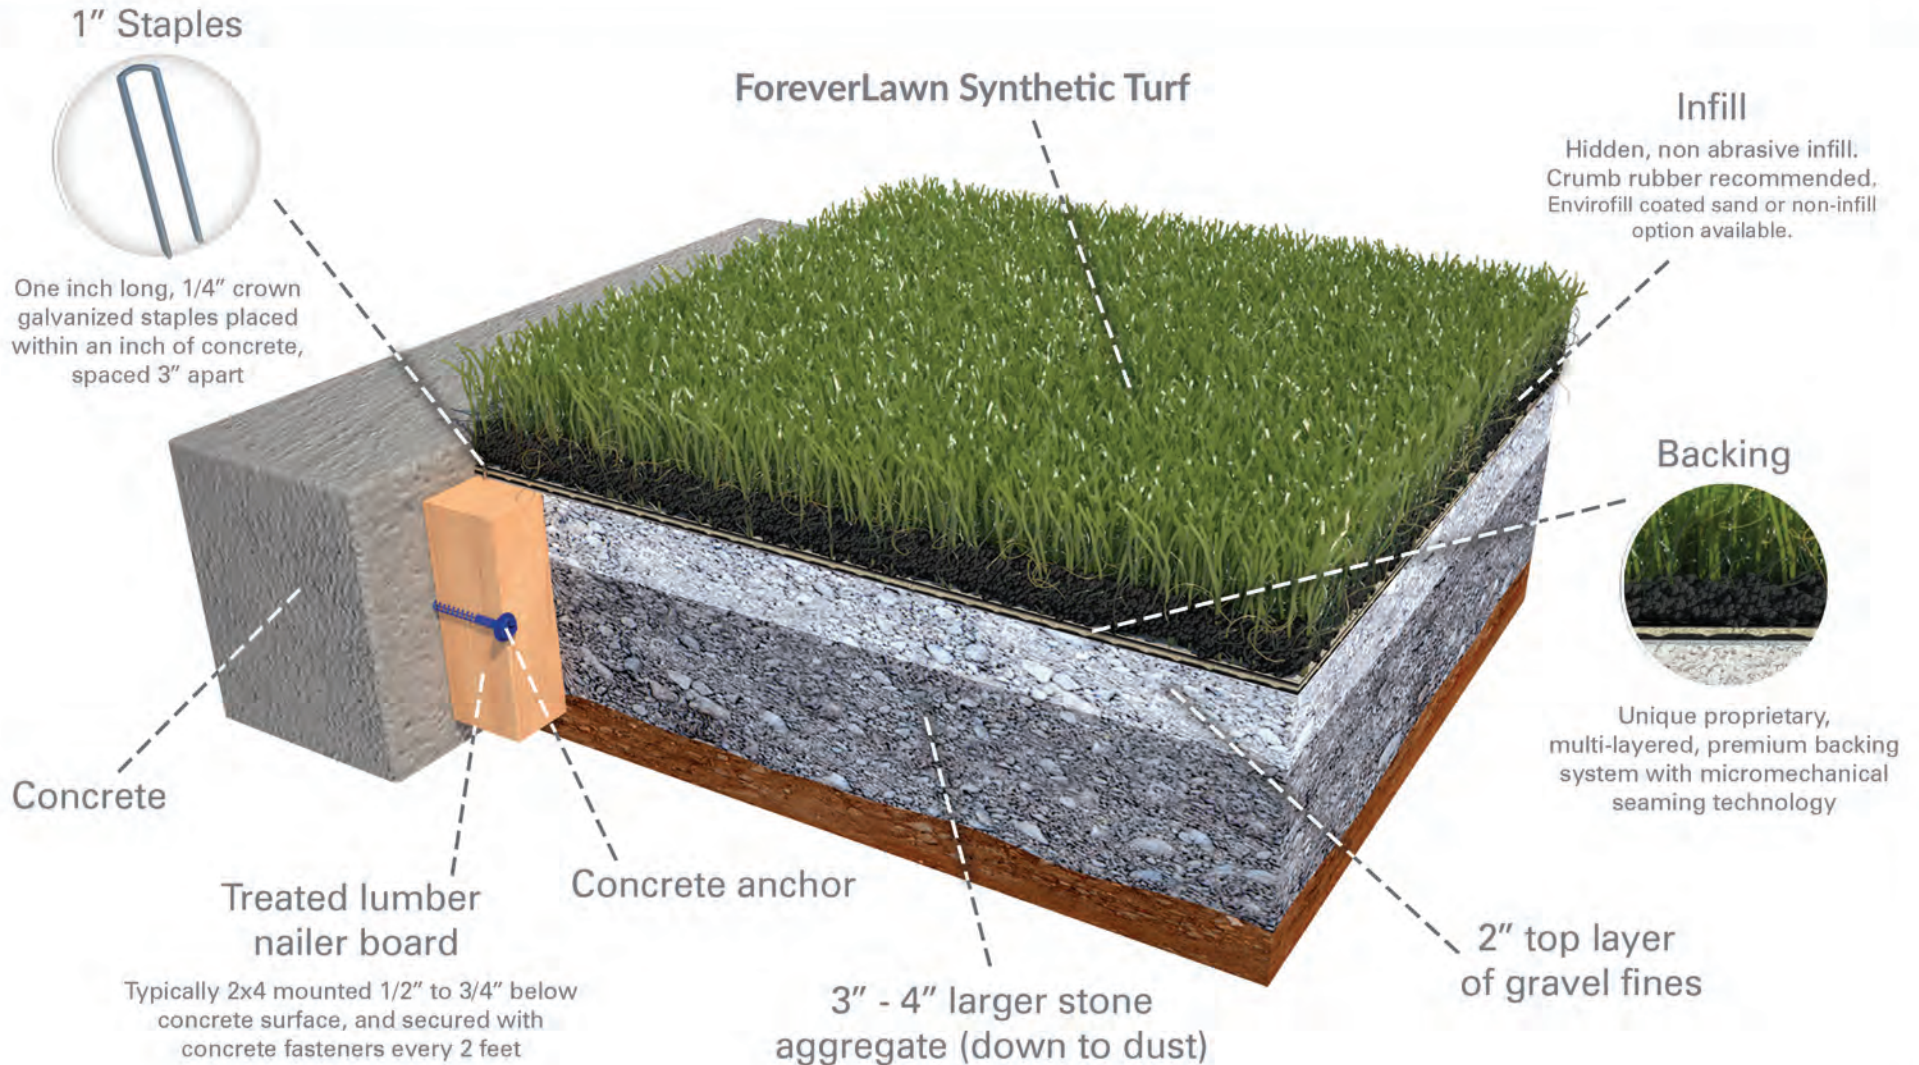

Playground Grass™ System

Edge Detail - No Fall Height

866.992.7876 • foreverlawn.com
8007 Beeson St., Louisville, Ohio 44641

microsite.caddetails.com/1148

By	G. Swartz	03/19
Scale	Not to scale	
Drawing No.	PF10	