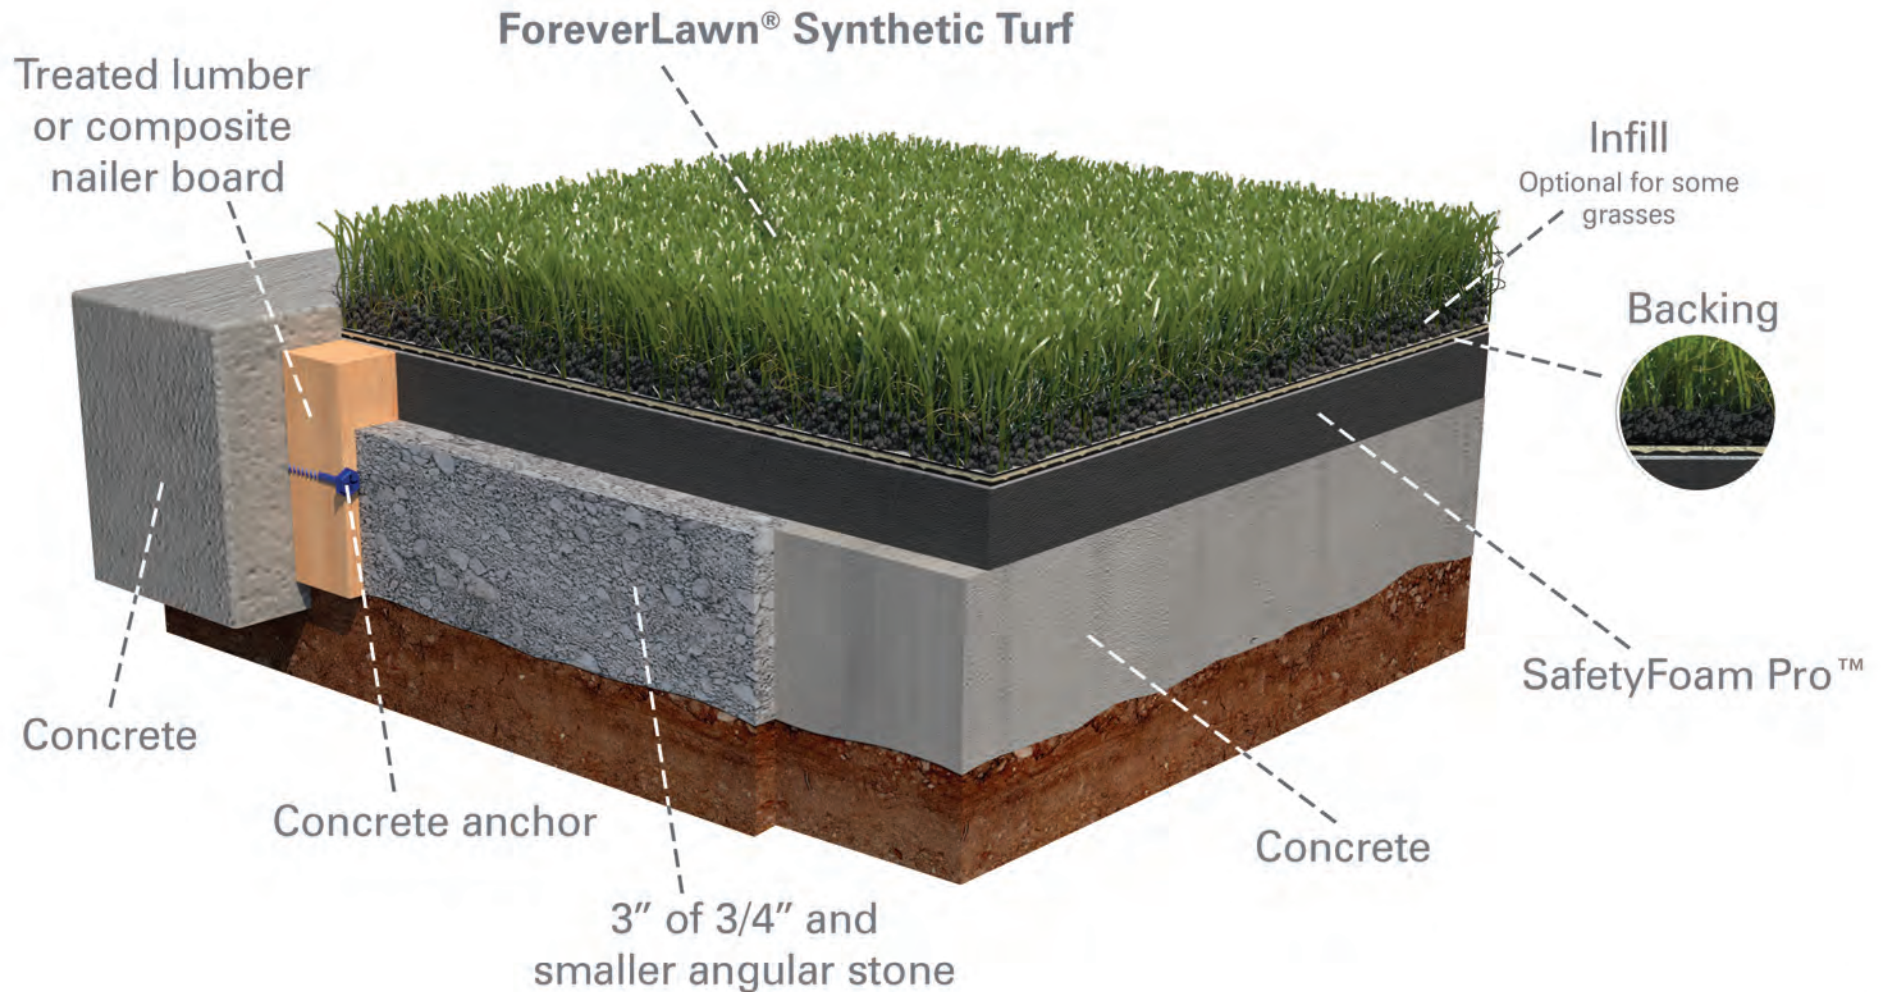

Playground Grass™ System

Edge Detail - SafetyFoam Pro™

866.992.7876 • foreverlawn.com
8007 Beeson St., Louisville, OH 44641

microsite.caddetails.com/1148

By	G. Swartz	11/18
Scale	Not to scale	
Drawing No.	PF8	