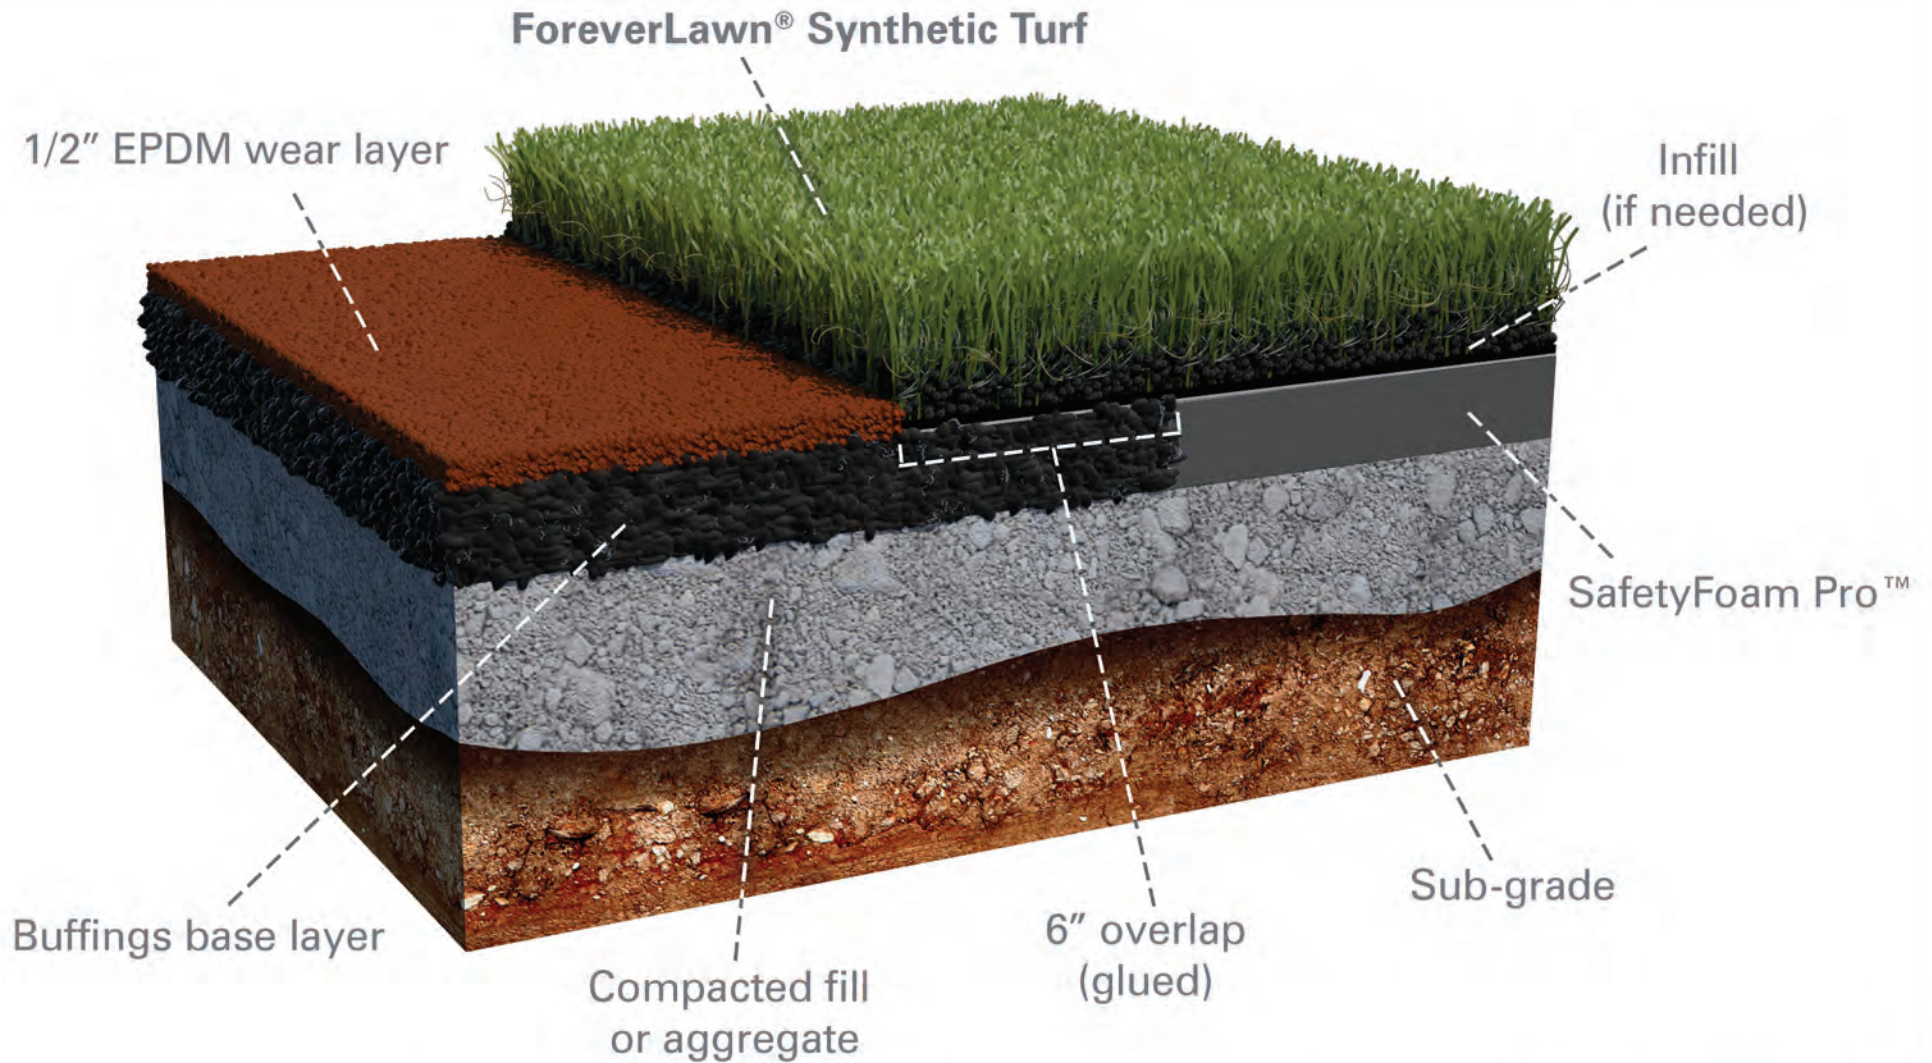

Playground Grass™ System

Edge Detail - Playground Grass to PIP Transition

866.992.7876 • foreverlawn.com
8007 Beeson St., Louisville, OH 44641

microsite.caddetails.com/1148

By	G. Swartz	11/18
Scale	Not to scale	
Drawing No.	PF7	