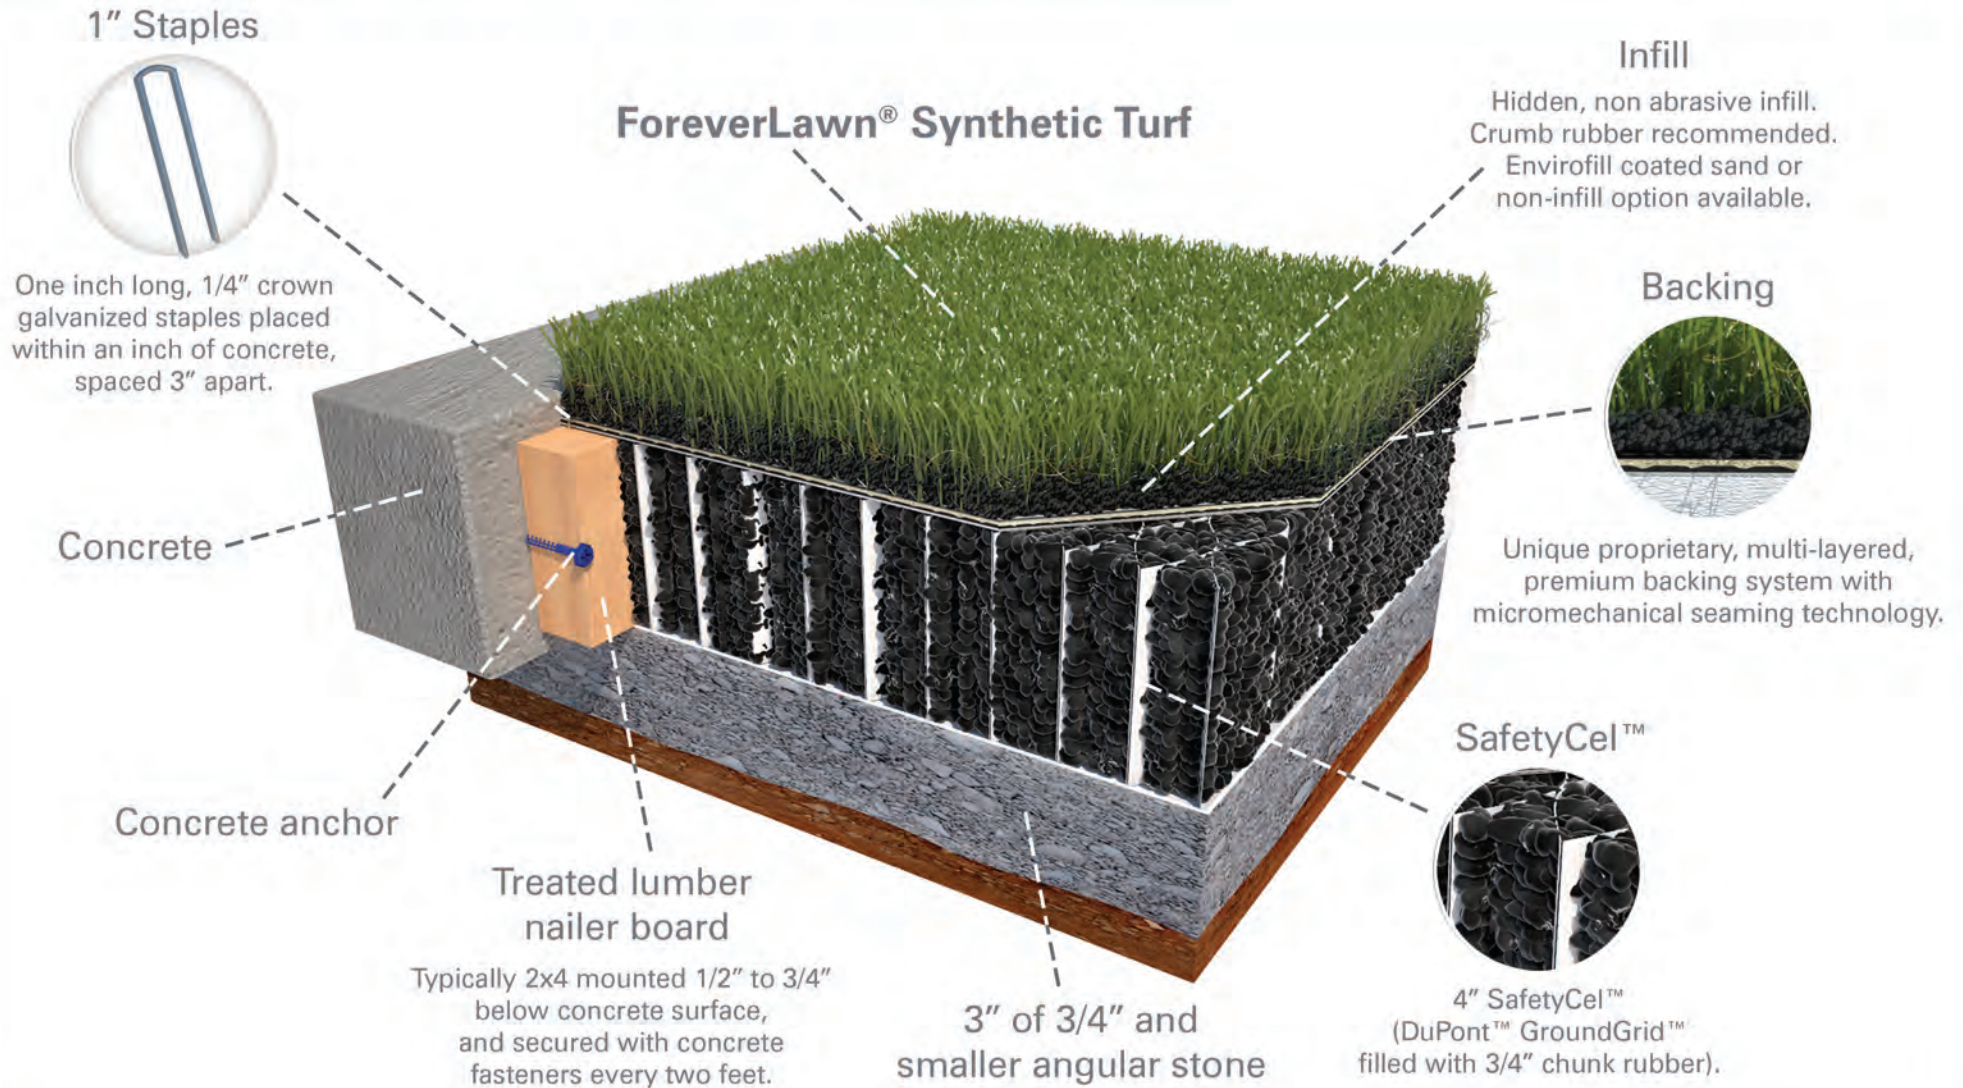

# Playground Grass™ System

Edge Detail - 13' Fall Zone with SafetyCel™ featuring DuPont™ GroundGrid™

866.992.7876 • foreverlawn.com  
8007 Beeson St., Louisville, OH 44641

microsite.caddetails.com/1148

By	G. Swartz	11/18
Scale	Not to scale	
Drawing No.	PC1	